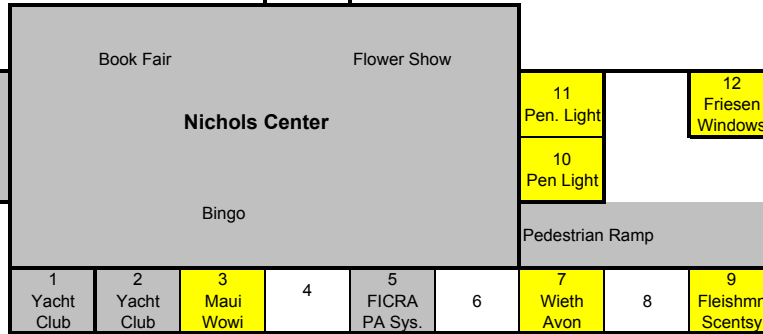

FICRA Fair Vendor Booth Layout

August 14, 2010 - 690 9th Ave, Fox Island

2010 FICRA Fair Map

Please Refresh your browser to see the latest version of the map

Vendor Parking

Legend: Yellow and Gray = Reserved

Vendor Setup Info & Times:

- Entry to fairgrounds is limited to 6:00 PM - 8:00 PM Friday and 8:00 AM - 11:00 AM Saturday

- Gates will be closed at 11:00 AM Sharp on Saturday, August 14th

- Vehicles left inside the fairgrounds may not leave until the fair closes at 4:00 PM

- You are responsible for removing all trash generated by your booth - bring garbage cans!

* Booths 52 & 53 contain a 6" depression between them.

** Booths 15 - 18 slope gently towards the playground