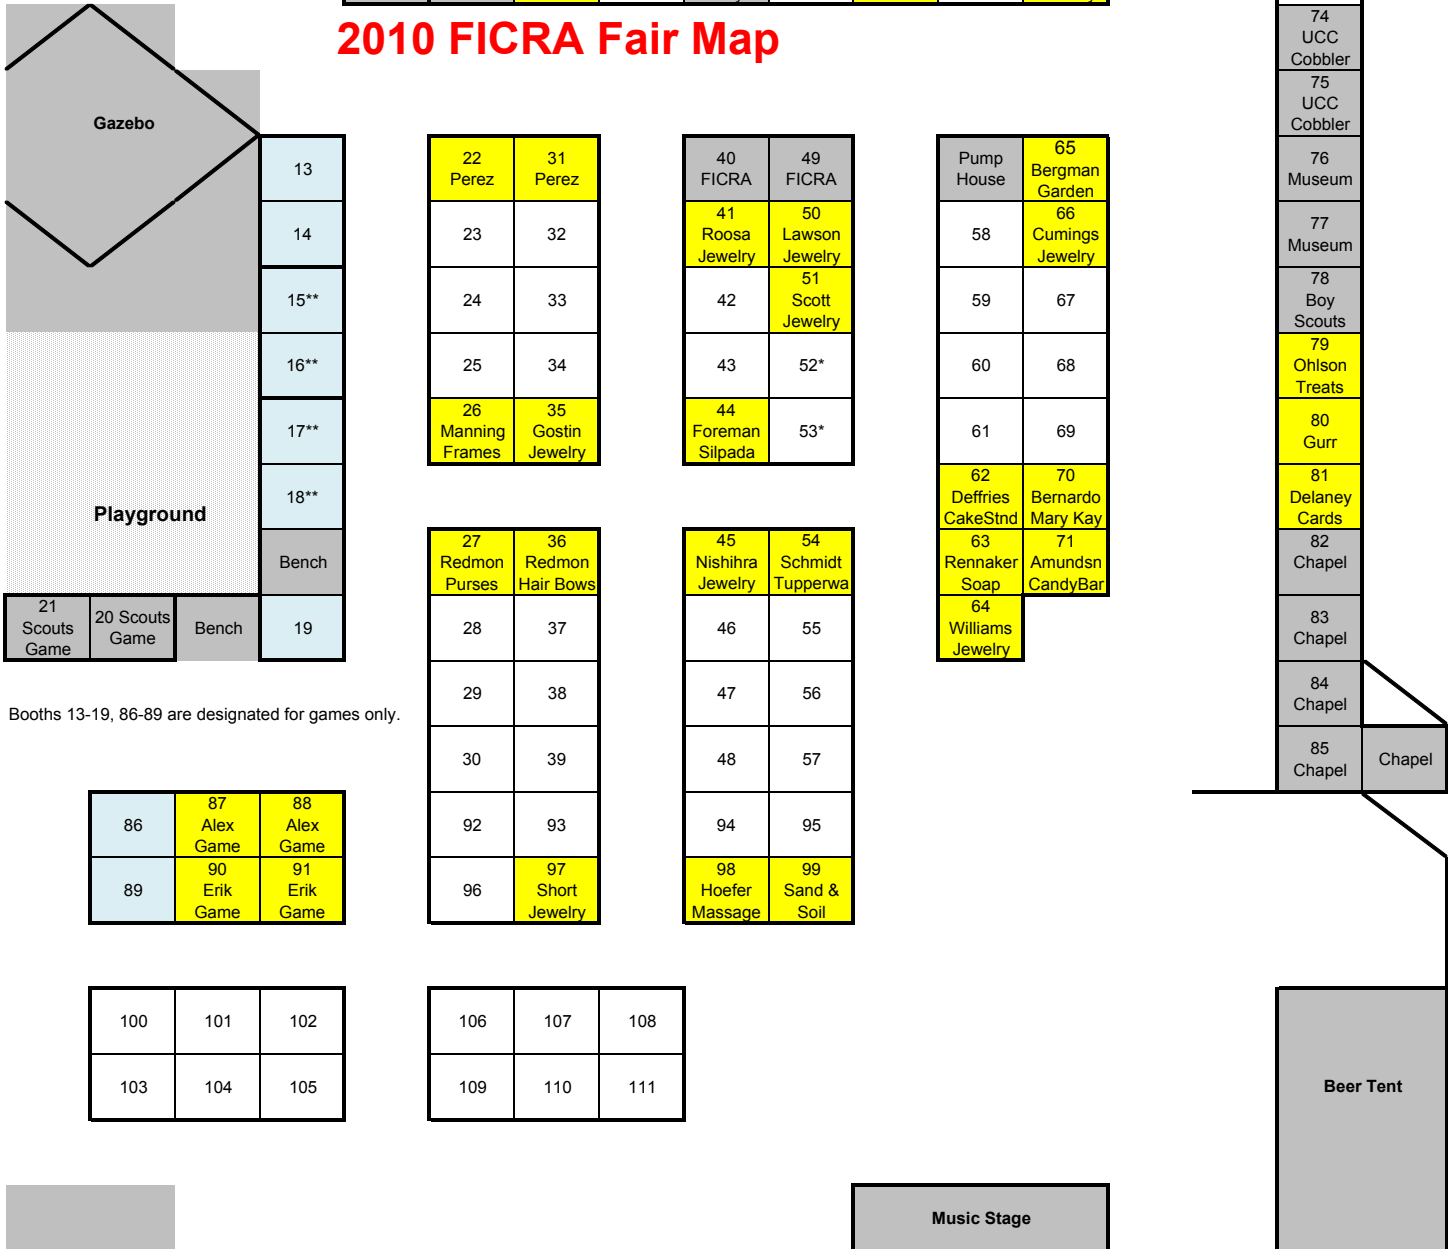

FICRA Fair Vendor Booth Layout

August 14, 2010 - 690 9th Ave, Fox Island

2010 FICRA Fair Map

Please Refresh your browser to see the latest version of the map

Vendor Parking

Legend: Yellow and Gray = Reserved

Vendor Setup Info & Times:

- Entry to fairgrounds is limited to 6:00 PM - 8:00 PM Friday and 8:00 AM - 11:00 AM Saturday

- Gates will be closed at 11:00 AM Sharp on Saturday, August 14th

- Vehicles left inside the fairgrounds may not leave until the fair closes at 4:00 PM

- You are responsible for removing all trash generated by your booth - bring garbage cans!

* Booths 52 & 53 contain a 6" depression between them.

** Booths 15 - 18 slope gently towards the playground