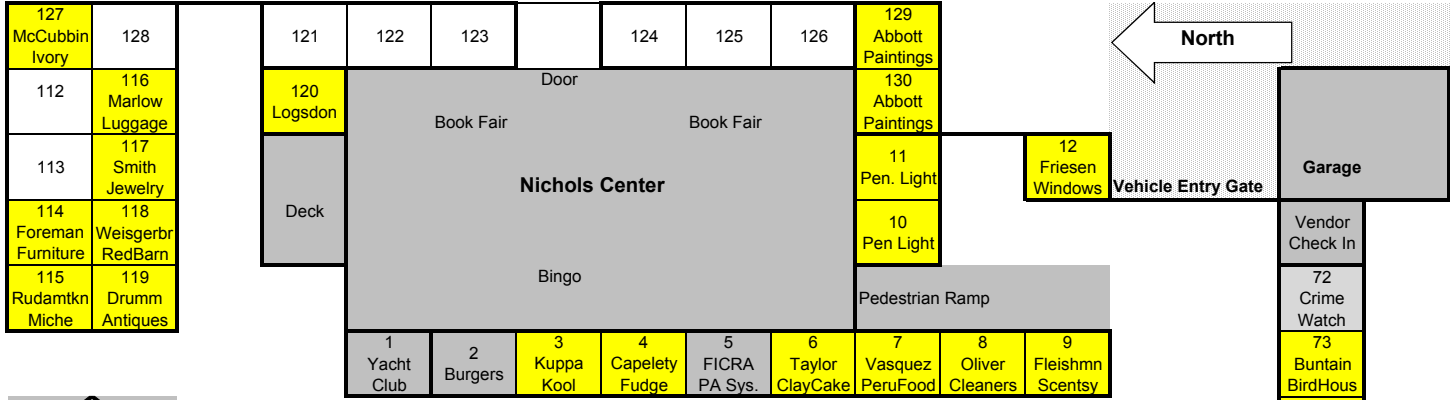

FICRA Fair Vendor Booth Layout

August 14, 2010 - 690 9th Ave, Fox Island

Please Refresh your browser to see the latest version of the map

Yellow & Gray = Reserved booths

22	Kettle Corn	31	FICRA IceCream
23		32	Anderson FacePaint
24	Bigelow Hair Bows	33	Draxton Jewelry
25	Bigelow Sand Art	34	Johnson PartyLite
26	Manning Frames	35	Gostin Jewelry

106	Kilgore GftBskts	107	Root Hats	108	Clark Jewelry	64	Williams Jewelry
109	Darboe Belts	110	Darboe Sunglass	111	Jordan Prints		

Legend: Yellow and Gray booths = Reserved

Vendor Setup Info & Times:

- Entry to fairgrounds is limited to 6:00 PM - 8:00 PM Friday and 8:00 AM - 11:00 AM Saturday
- Gates will be closed at 11:00 AM Sharp on Saturday, August 14th
- Vehicles left inside the fairgrounds may not leave until the fair closes at 4:00 PM
- You are responsible for removing all trash generated by your booth - bring garbage cans!
- * Booths 52 & 53 contain a 6" depression between them.
- ** Booths 15 - 18 slope gently towards the playground