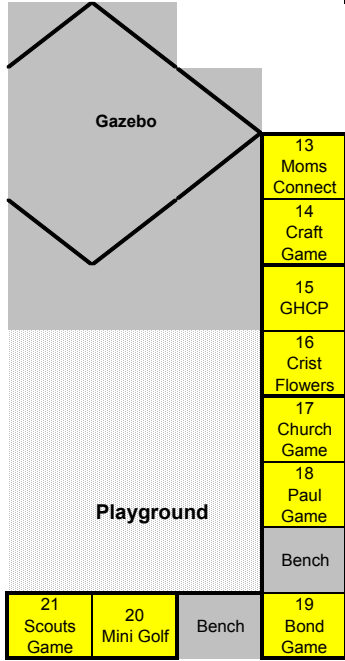

FICRA Fair Vendor Booth Layout

August 14, 2010 - 690 9th Ave, Fox Island

Please Refresh your browser to see the latest version of the map

Yellow & Gray = Reserved booths

22	Kettle Corn	31	FICRA IceCream
23		32	Anderson FacePaint
24	Bigelow Hair Bows	33	Draxton Jewelry
25	Bigelow Sand Art	34	Johnson PartyLite
26	Manning Frames	35	Gostin Jewelry

106	Kilgore GftBskts	107	Root Hats	108	Clark Jewelry	64	Williams Jewelry
109	Darboe Belts	110	Darboe Sunglass	111	Jordan Prints		

Legend: Yellow and Gray booths = Reserved

Vendor Setup Info & Times:

- Entry to fairgrounds is limited to 6:00 PM - 8:00 PM Friday and 8:00 AM - 11:00 AM Saturday
- Gates will be closed at 11:00 AM Sharp on Saturday, August 14th
- Vehicles left inside the fairgrounds may not leave until the fair closes at 4:00 PM
- You are responsible for removing all trash generated by your booth - bring garbage cans!
- * Booths 52 & 53 contain a 6" depression between them.
- ** Booths 15 - 18 slope gently towards the playground